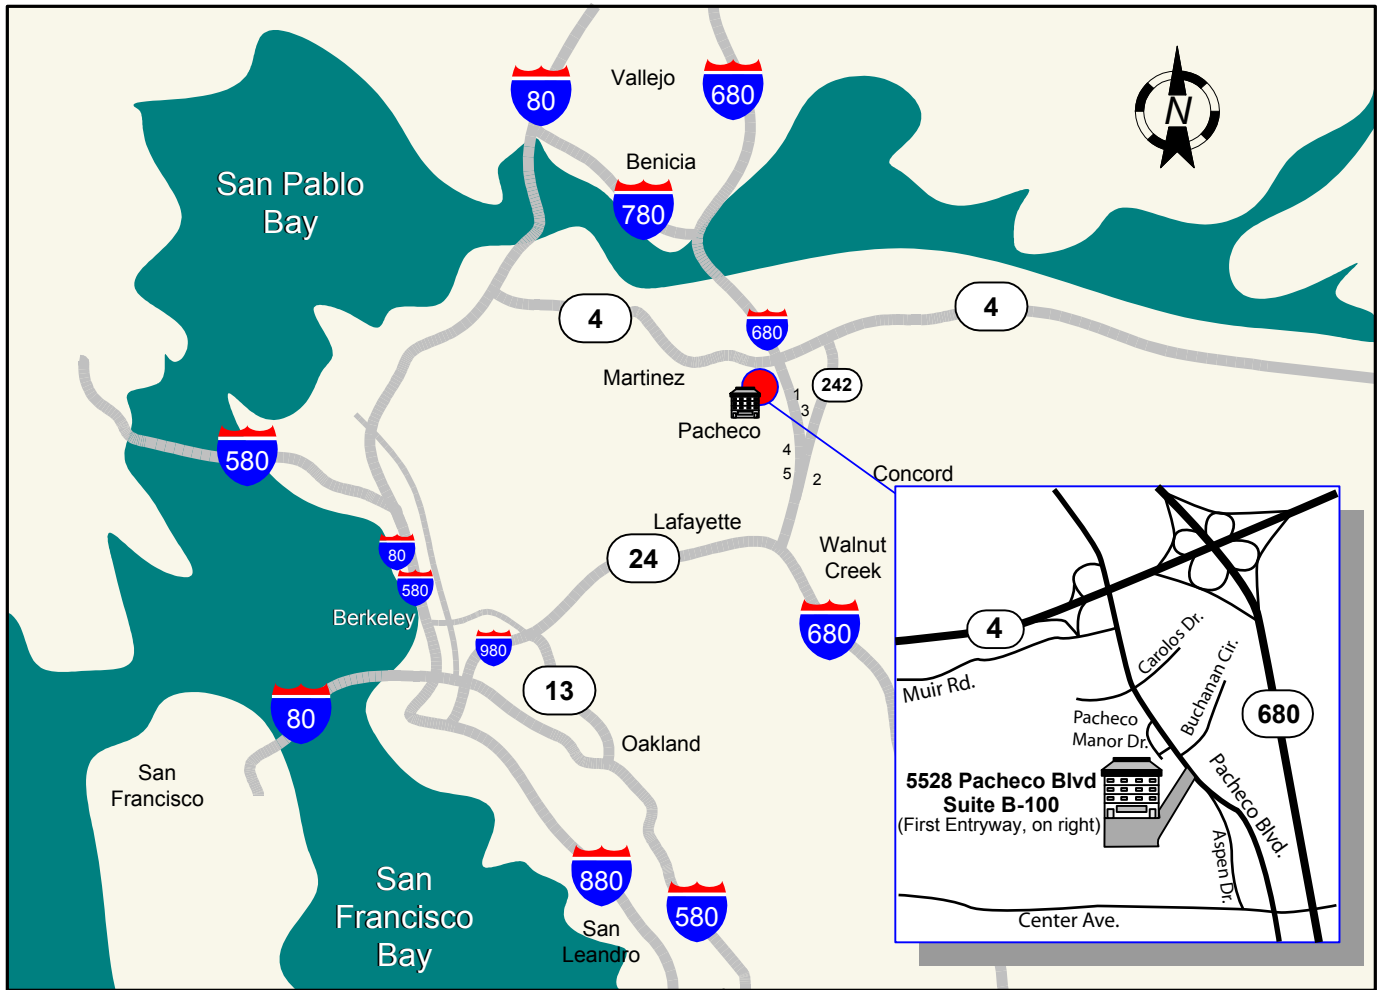

Security By Design
5528 Pacheco Blvd, Ste B-100
Pacheco, CA 94553
925.609.1000

Nearest Lodging:

- 1) Holiday Inn, 1050 Burnett Ave, Concord, CA 94520, 925.687.5501
- 2) Crowne Plaza, 45 John Glenn Drive, Concord, CA 94520. Phone: 925-825-7700

Lodging Within 5 Miles:

- 3) Embassy Suites, 1345 Treat Blvd, Walnut Creek, CA 94596, 925.934.2500
- 4) Hilton, 1970 Diamond Blvd, Concord, CA 94520, 925.827.2000
- 5) Marriott, 700 Ellinwood Way, Pleasant Hill, CA 94523, 925.689.1010
- 6) Marriott Courtyard, 2250 Contra Costa Blvd, Pleasant Hill, CA 94523, 925.691.1444